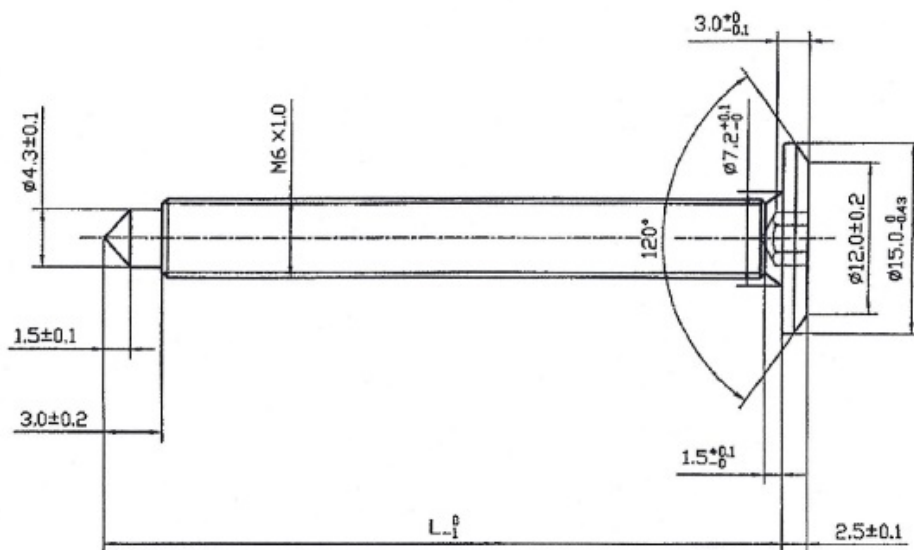

PRODUCT SHEET

Description:

Fifteen Screw, M6x25mm (23+3), SS316, Pointed

Item number:

12.01.625-1

Units	Box	Carton	HS Code	Barcode
Pcs.	500	3000	7318155290	
				5704866020411

Length specifications

L ₁
26
31
36
41
46
51
61
71
81
91
101